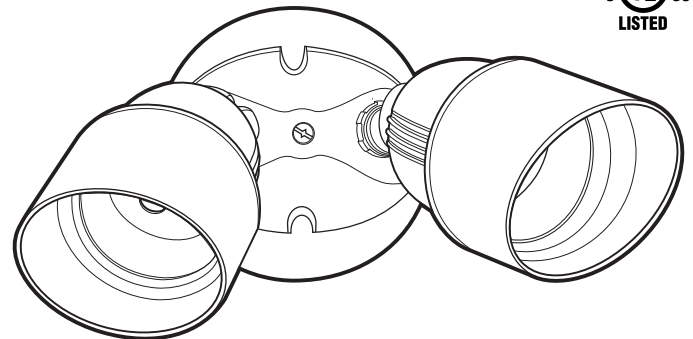

Catalog Number	
Notes	Type

Outdoor General Purpose

Designer Floodlight Twin

Single-ended Quartz Halogen

FEATURES & SPECIFICATIONS

INTENDED USE

Provides focused illumination for outdoor use in residential and light commercial applications. For eave or wall-mount only.

ATTRIBUTES

Neighbor friendly lighting with a light shielding visor hood. Rugged, weather and rust resistant die-cast aluminum housing in bronze or white finish. Tool-free adjustable heads for up/down and side-to-side aiming which allows for light to be focused in two directions and is perfect for mounting on the corner of structures. Tempered glass lenses with twist-off frames for easy tool-free re-lamping.

1/2" knock-out on coverplate allows for easy installation of PC or motion sensor (not included).

Includes (2) 100W T-4 bi-pin, quartz halogen single-ended lamps.

Mounting hardware included: 4 screws and crossbar

LISTING

CUL listed to US and Canadian safety standards and suitable for wet locations.

WARRANTY

Guaranteed for one year against mechanical defects in manufacture.

DIMENSIONS

Fixture Heads	Lamp Configuration	Model Number	Number of Lamps	(A) Diameter inches (cm)	(B) Length inches (cm)	(C) Width inches (cm)	(D) Extension* inches (cm)
Twin		OFTR200Q	(2) T-4 bi-pin, quartz, halogen single-end lamp	3.5" (8.9)	5.5" (14.0)	7" (17.78)	7" (17.8)