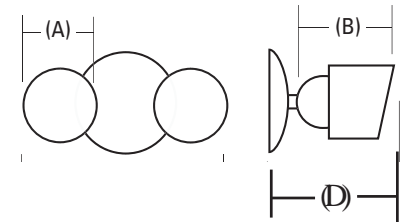

LISTING

CUL listed to US and Canadian safety standards and suitable for wet locations.

WARRANTY

Guaranteed for one year against mechanical defects in manufacture.

DIMENSIONS

Fixture Heads	Lamp Configuration	Model Number	Number of Lamps	(A) Diameter inches (cm)	(B) Length inches (cm)	(C) Width inches (cm)	(D) Extension* inches (cm)
Twin		OFTR200Q	(2) T-4 bi-pin, quartz, halogen single-end lamp	3.5" (8.9)	5.5" (14.0)	7" (17.78)	7" (17.8)

* Maximum extension from wall

All dimensions are in inches (centimeters)

ORDERING INFORMATION

Example: **OFTR 200Q 120 LP BZ M6**

Choose the boldface catalog nomenclature that best suits your needs and write it on the appropriate line. Order accessories as and replacement parts separate catalog numbers.